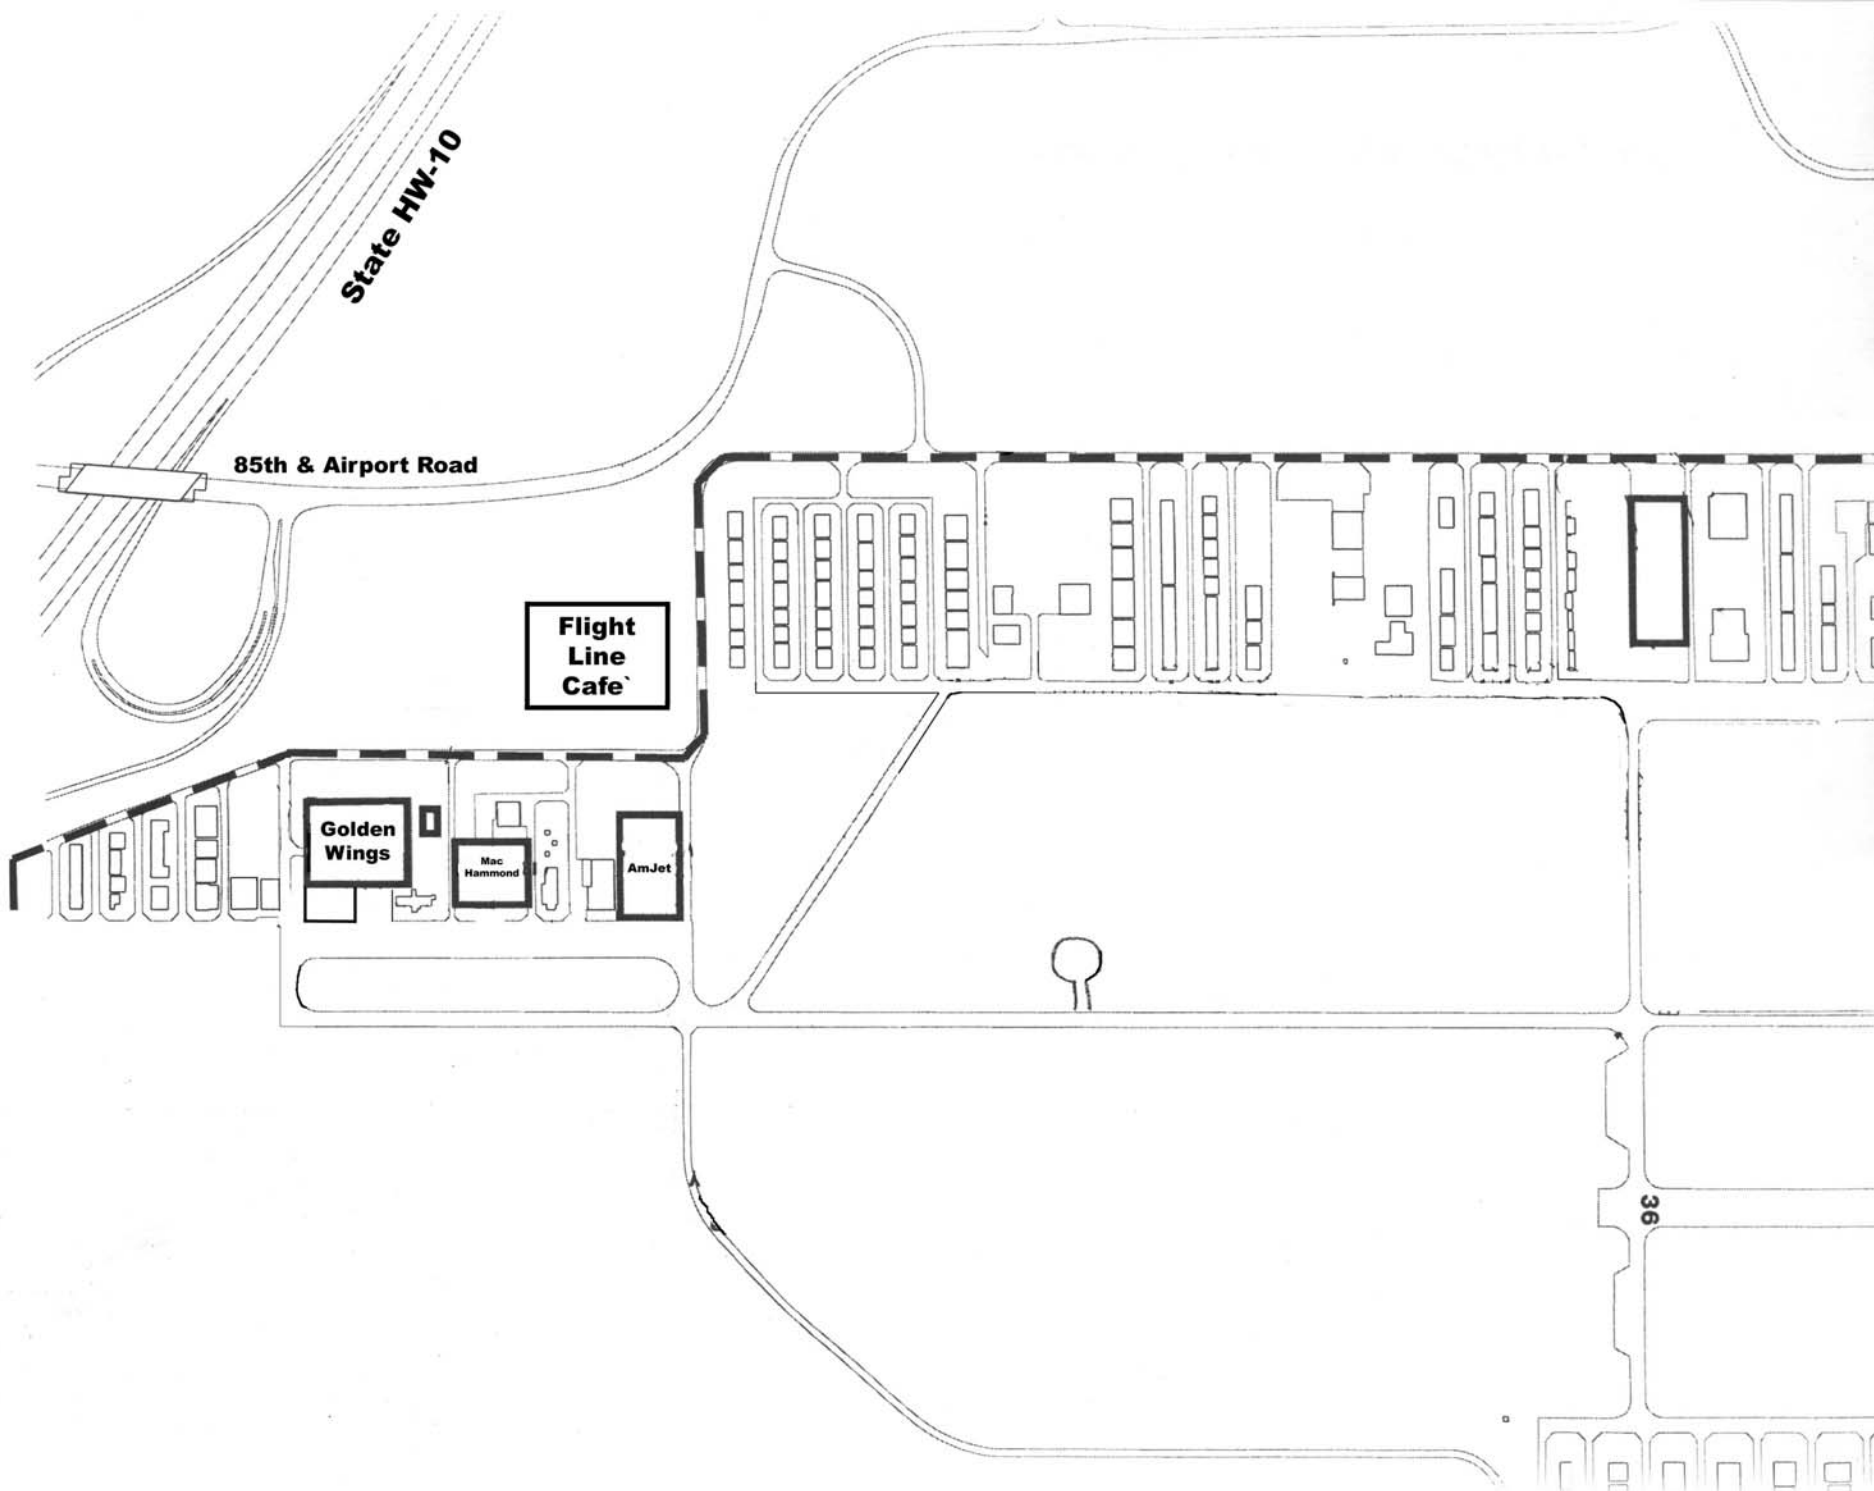

# **Flight Line Cafe & Event Center**

**Site Plan & Facility Layout**

State HW-10

85th & Airport Road

Flight  
Line  
Cafe

Golden  
Wings

Mac  
Hammond

AmJet

# 85th & Airport Road

342,000 sq. Feet

15,300 sq. Feet

92K

**TOTAL Lot Size**  
**377,700 sq. ft.**  
**8.67 Acres**

**Flight  
Line  
Cafe**

684'

500'

786'

20,400

200

102